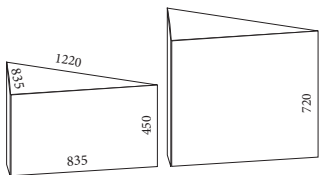

Options

Ottoman set with castors (KON391)

Specifications

Indicative weight rating: 150kg (per piece)
Indicative sitting hours: 8+
Ottoman Height (mm): 450h / 720h
Overall Size (mm): 2440d x 1220w x 450h/720h

Dimensions

Eightby4 Series

A

B

C

D

E

F