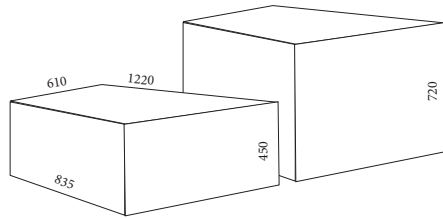

Parallelogram (L/hand)
KON390-C (450mm)
KON390H-C (720mm)

Parallelogram (R/hand)
KON390-F (450mm)
KON390H-F (720mm)

Eightby 4 Individual Ottomans (6 kinds)

8 pieces in full set

Features

- Heavy duty construction
- Light weight for easy manoeuvrability
- Superior 80mm 35/230 FR foam
- Fine top stitch detailing
- Black plastic glides
- Customer Specified fabric
- Full 5 year guarantee (excluding upholstery)

Options

Ottoman set with castors (KON391)

Specifications

Indicative weight rating: 150kg (per piece)
Indicative sitting hours: 8+
Ottoman Height (mm): 450h / 720h
Overall Size (mm): 2440d x 1220w x 450h/720h

Dimensions

Eightby4 Series

A

B

C

D

E

F