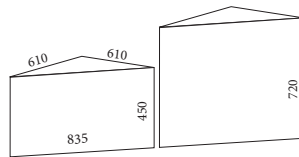

Options

Ottoman set with castors (KON391)

Specifications

Indicative weight rating: 150kg (per piece)
Indicative sitting hours: 8+
Ottoman Height (mm): 450h / 720h
Overall Size (mm): 2440d x 1220w x 450h/720h

Dimensions

Eightby4 Series

A

B

C

D

E

F