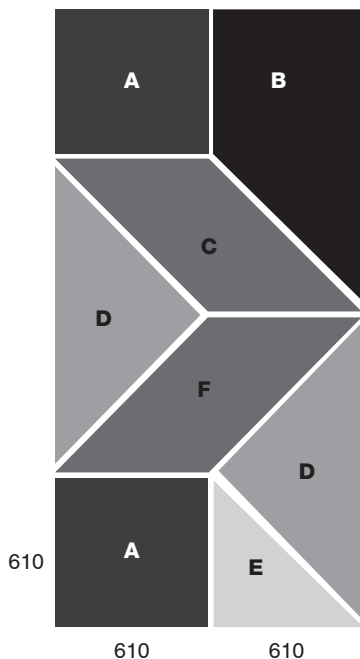

Konfurb EightBy4 Ottoman Series

KON390

Square
KON390-A (450mm)
KON390H-A (720mm)

Trapezoid
KON390-B (450mm)
KON390H-B (720mm)

Large Triangle
KON390-D (450mm)
KON390H-D (720mm)

Small Triangle
KON390-E (450mm)
KON390H-E (720mm)

Parallelogram (L/hand)
KON390-C (450mm)
KON390H-C (720mm)

Parallelogram (R/hand)
KON390-F (450mm)
KON390H-F (720mm)

Eightby 4 Individual Ottomans (6 kinds)

8 pieces in full set

Features

- Heavy duty construction
- Light weight for easy manoeuvrability
- Superior 80mm 35/230 FR foam
- Fine top stitch detailing
- Black plastic glides
- Customer Specified fabric
- Full 5 year guarantee (excluding upholstery)

Options

Ottoman set with castors (KON391)

Specifications

Indicative weight rating: 150kg (per piece)
Indicative sitting hours: 8+
Ottoman Height (mm): 450h / 720h
Overall Size (mm): 2440d x 1220w x 450h/720h

Dimensions

Eightby4 Series

A

B

C

D

E

F