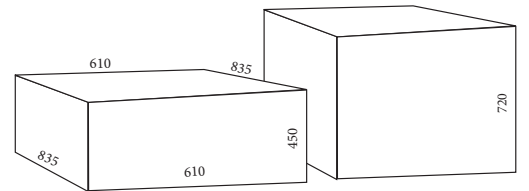

Parallelogram (L/hand)
KON390-C (450mm)
KON390H-C (720mm)

Parallelogram (R/hand)
KON390-F (450mm)
KON390H-F (720mm)

Eightby 4 Individual Ottomans (6 kinds)

8 pieces in full set

Features

- Heavy duty construction
- Light weight for easy manoeuvrability
- Superior 80mm 35/230 FR foam
- Fine top stitch detailing
- Black plastic glides
- Customer Specified fabric
- Full 5 year guarantee (excluding upholstery)

Options

Ottoman set with castors (KON391)

Specifications

Indicative weight rating: 150kg (per piece)
Indicative sitting hours: 8+
Ottoman Height (mm): 450h / 720h
Overall Size (mm): 2440d x 1220w x 450h/720h

Dimensions

Eightby4 Series

A

B

C

D

E

F