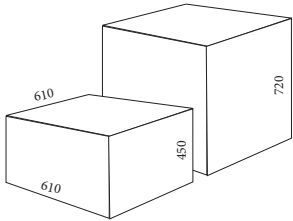

Parallelogram (L/hand)
KON390-C (450mm)
KON390H-C (720mm)

Parallelogram (R/hand)
KON390-F (450mm)
KON390H-F (720mm)

Eightby 4 Individual Ottomans (6 kinds)

8 pieces in full set

Features

- Heavy duty construction
- Light weight for easy manoeuvrability
- Superior 80mm 35/230 FR foam
- Fine top stitch detailing
- Black plastic glides
- Customer Specified fabric
- Full 5 year guarantee (excluding upholstery)

Options

Ottoman set with castors (KON391)

Specifications

Indicative weight rating: 150kg (per piece)
Indicative sitting hours: 8+
Ottoman Height (mm): 450h / 720h
Overall Size (mm): 2440d x 1220w x 450h/720h

Dimensions

Eightby4 Series

A

B

C

D

E

F