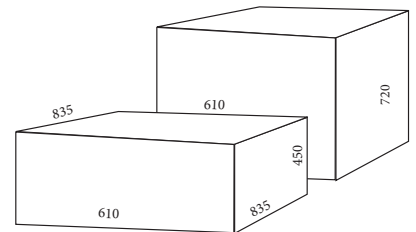

Options

Ottoman set with castors (KON391)

Specifications

Indicative weight rating: 150kg (per piece)
Indicative sitting hours: 8+
Ottoman Height (mm): 450h / 720h
Overall Size (mm): 2440d x 1220w x 450h/720h

Dimensions

Eightby4 Series

A

B

C

D

E

F