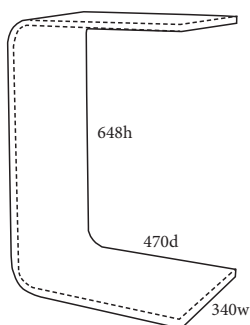

Konfurb Link Table

KON144-WD - Natural
KON144-WD3 - Black

Features

- Lightweight for ease of movement
- Heavy duty plywood laminate construction
- Exposed wooden edges
- Clear lacquer natural beech veneer or black stained beech veneer finishes
- Multi-use positions to suit applications

Specifications (mm)

Indicative weight rating: 65kg

Link Upright Table:

Overall - 340w x 470d x 648h

Link Occasional table:

Overall - 648w x 340d x 470h